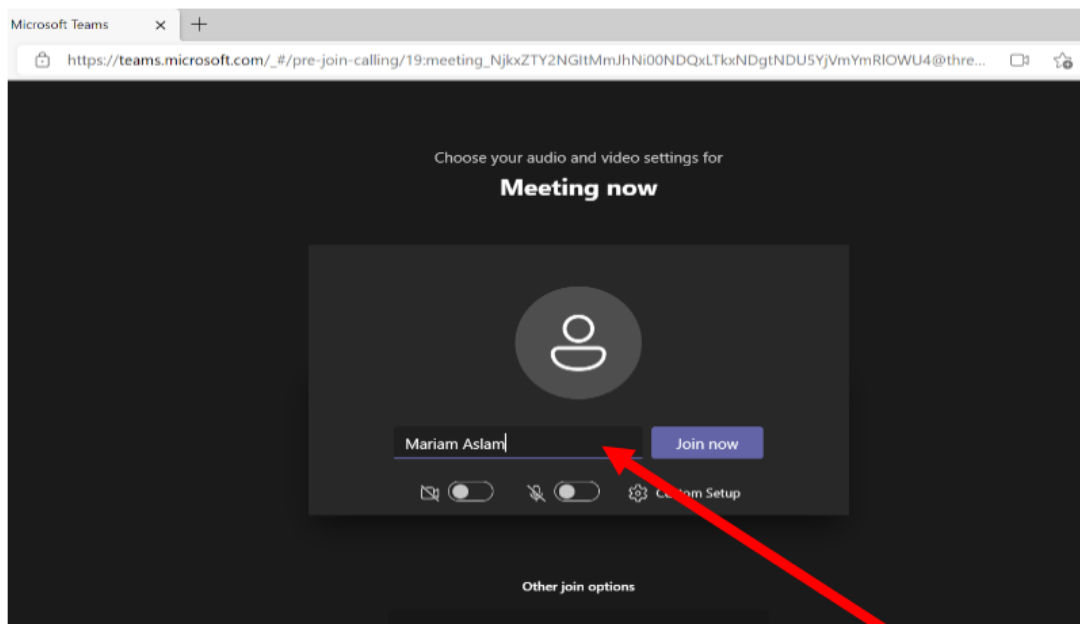

Enter your name here, then click on 'Join Now'