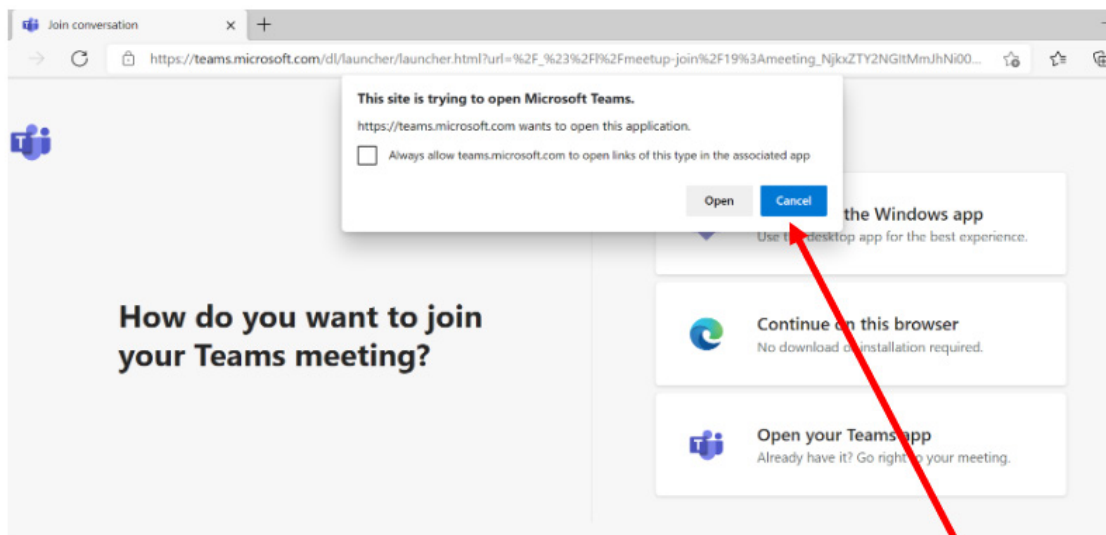

Joining instructions for delegates

Please follow the joining instructions below:

Click on the link to join the session that you wish to attend:

Time	Sessions
09:00 - 09:15	Welcome <u>Join Microsoft Team Session 1</u>
09:15 - 10:00	Professor Nic Beech, Vice-Chancellor, Middlesex University London Professor Sean Wellington, Deputy Vice-Chancellor Provost, Middlesex University London