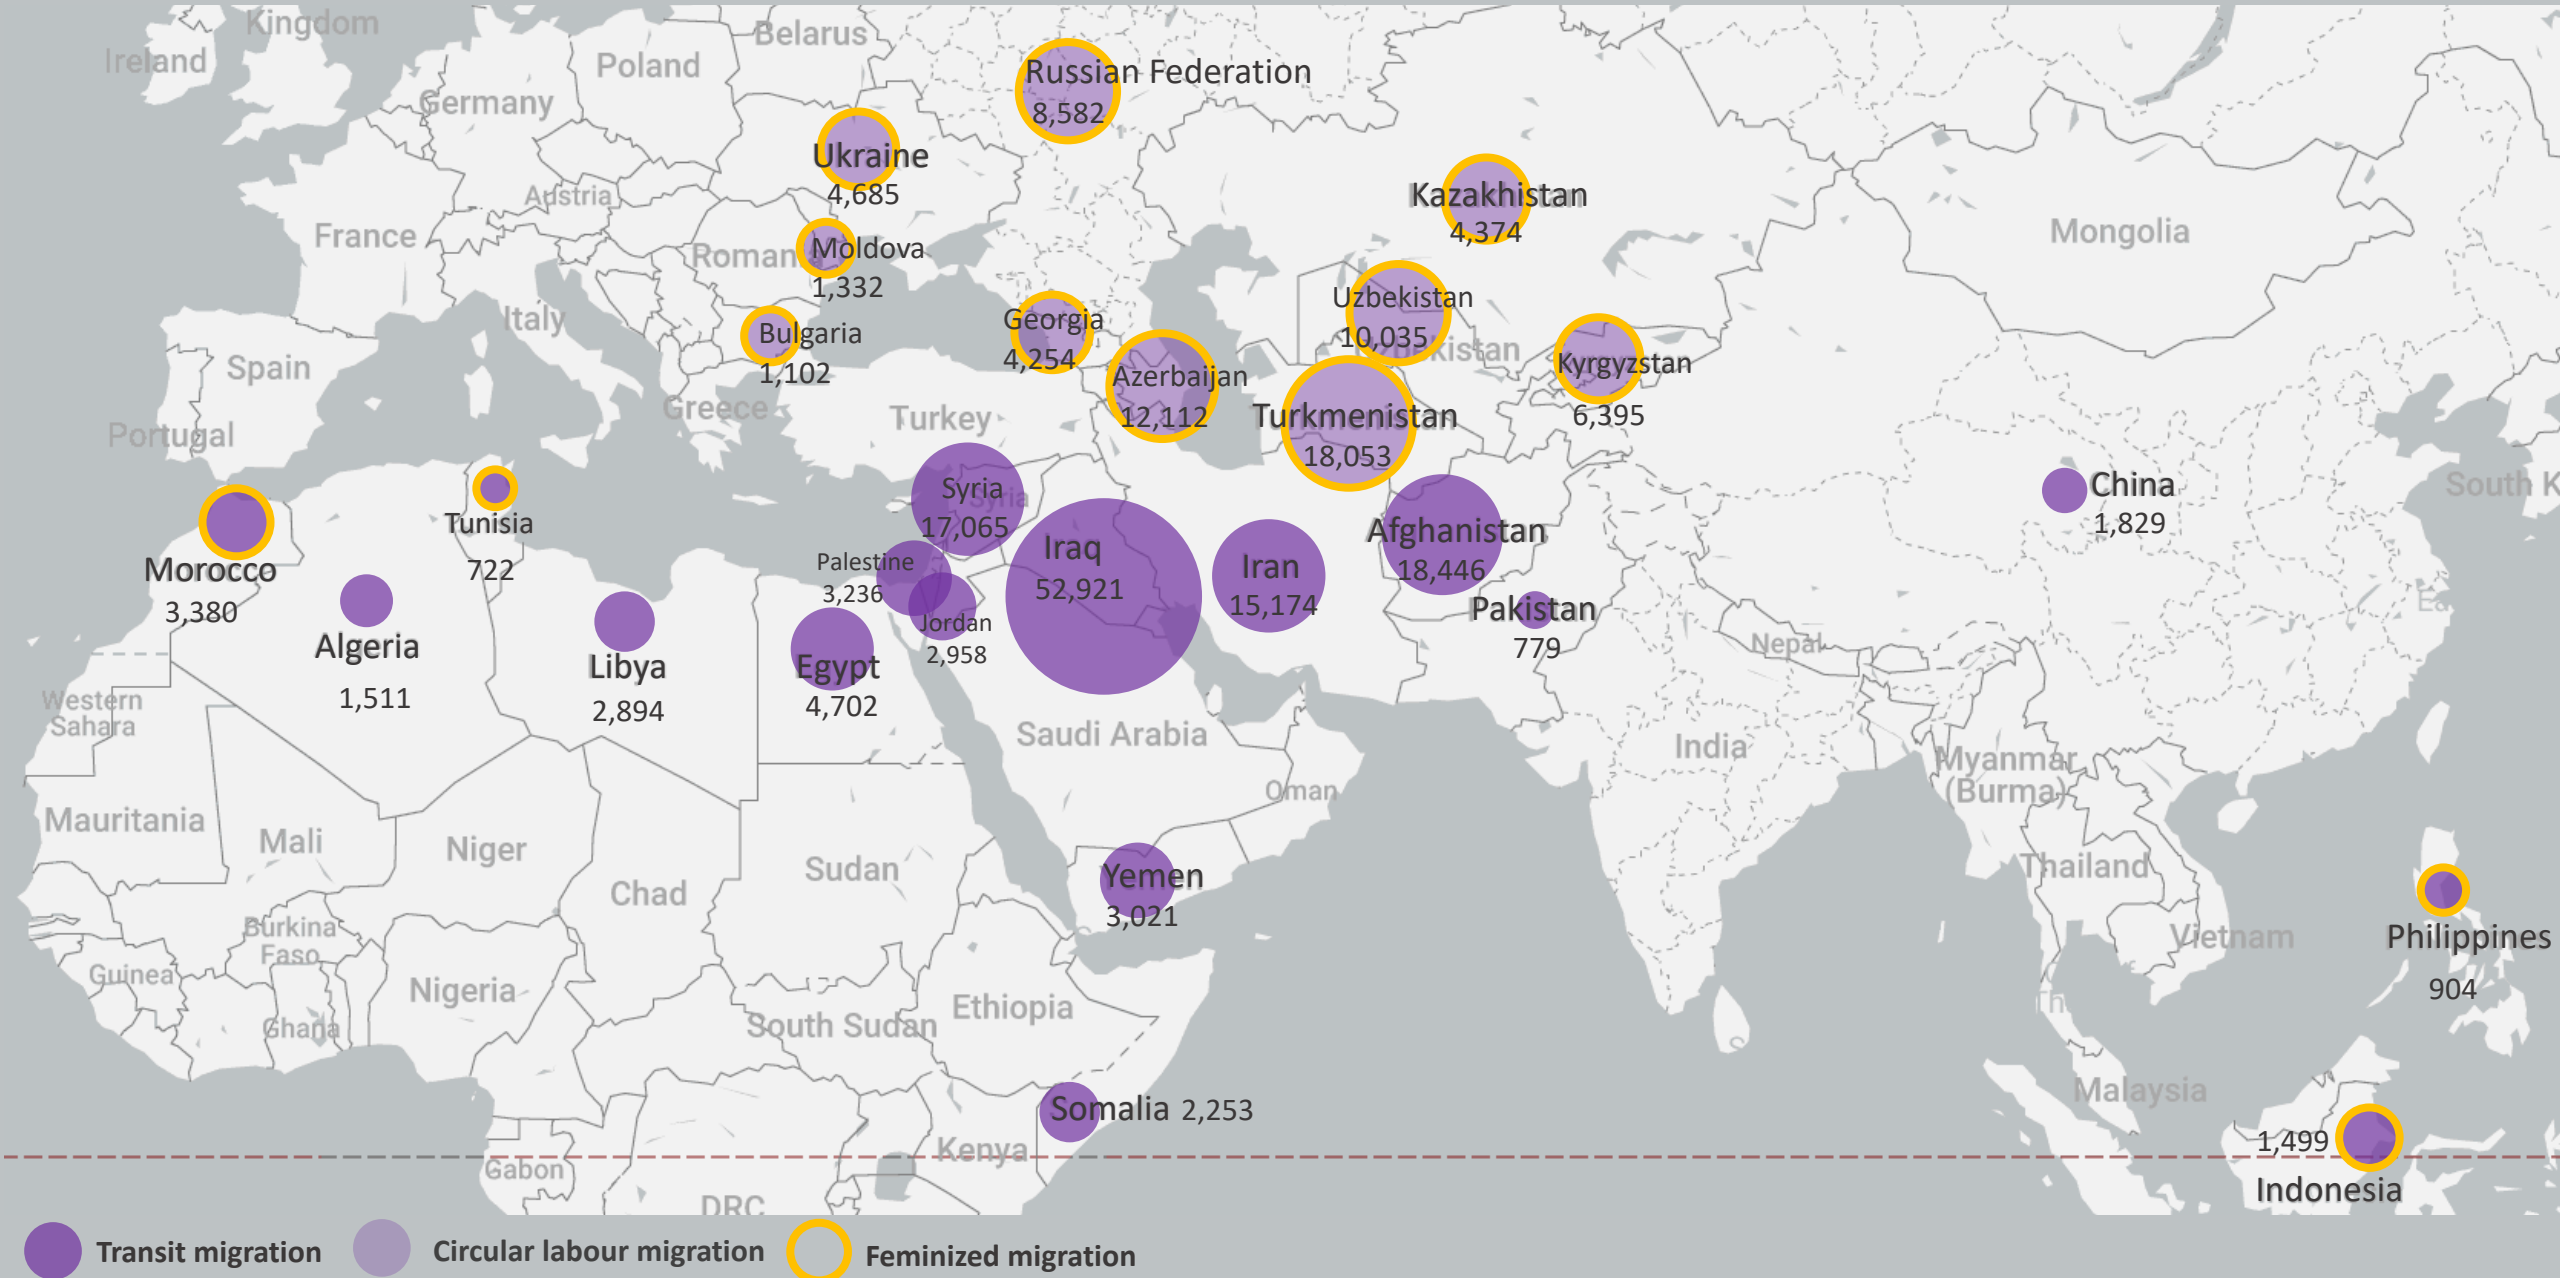

Map of Irregular Female Migration to Turkey

Retrieved from the Turkish Statistical Institute (TUIK), International Migration Statistics showing immigrants and emigrants by country of citizenship in 2018: http://www.turkstat.gov.tr/PreTablo.do?alt_id=1067

Visualisation is produced by Dr. Ezgi Tuncer